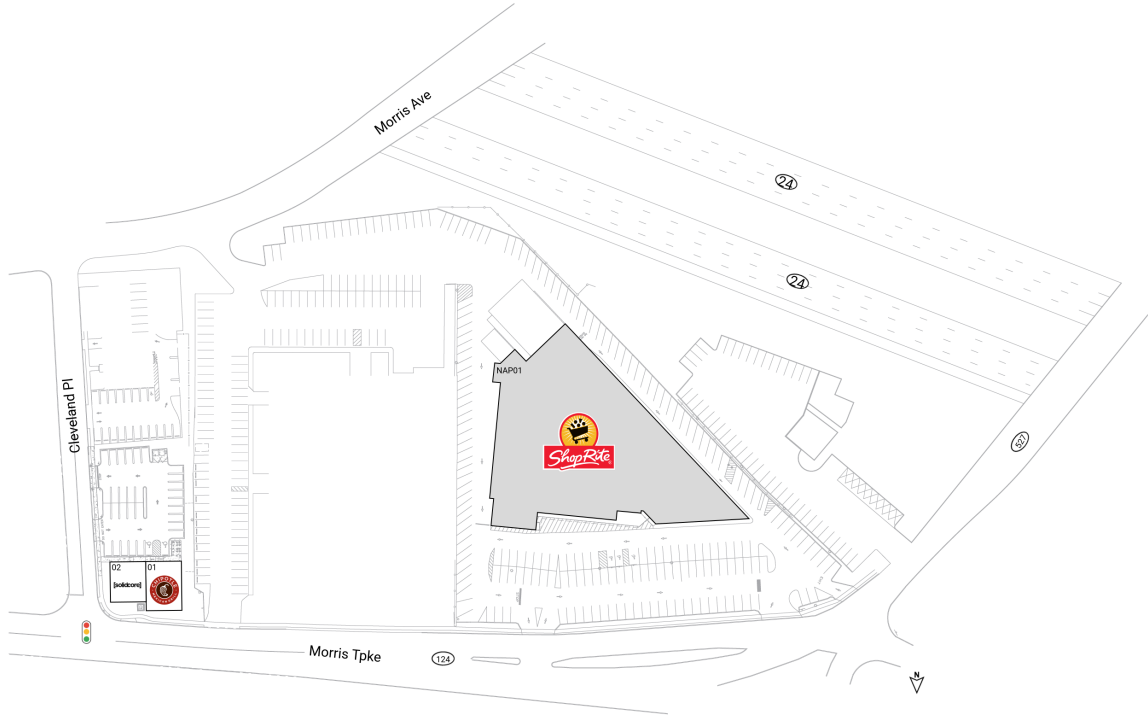

Springfield Place

727 Morris Turnpike | Springfield, NJ 07081

n/a New York-Newark-Jersey City, NY-NJ 36,209 Sq Ft

40.7188, -74.3308

Current Tenants Space size listed in square feet

01	Chipotle Mexican Grill	2,200
02	Solidcore	1,800
NAP01	ShopRite	32,209

This site plan is for illustrative and information purposes only, showing the general layout of the shopping center; and is not a legal survey. Brixmor makes no representation or warranty that the shopping center is exactly as depicted as site conditions and tenant mix are subject to change over time.